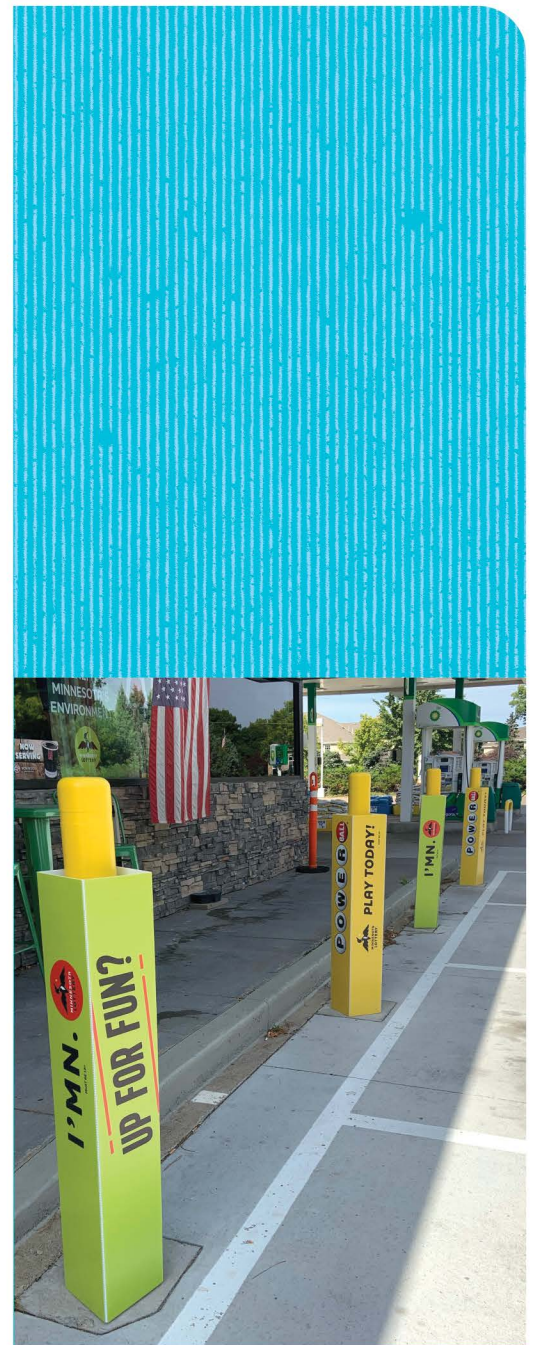

SPRING CLEAN UP

With winter coming to an end, now is a great time to get ahead of spring cleaning. Here are some reminders that will help keep things fresh and encourage sales:

- **Remove any old POP** – Look around your store and remove any old POP materials such as Vikings, Raffle, Holiday, and WINter games. Keep all Fast Play and Forest Fortune pieces placed to encourage sales of these new games!
- **Update your outdoor signage** – If you have any pieces that are outdoors or see a lot of sun, check to make sure they aren't faded or ripped and if they are, talk to your sales rep about getting new pieces placed.

Don't have any outdoor signage? Ask your sales rep for some to grab the attention of your customers and bring in more foot traffic.

- **Ask for the sale** – Point out new games, big jackpots, and 2nd chance opportunities – including our newest scratch game – Forest Fortune!
- **Play the sample tickets** – Try out the void tickets included in the monthly POP kits to better understand the new scratch games in order to answer player questions.
- **Stock up on evergreen materials** – Make sure you have lottery-provided materials like problem gambling brochures, how to play brochures, and play slips stocked in a visible, easily accessible location.